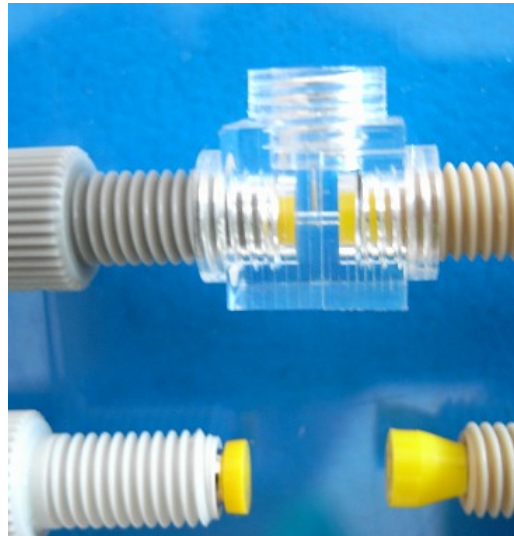

Datasheet

Product:

T-piece XXS

Part#: 10.00128

Intended use: T connector for G1/4-28 threaded fluid connectors

Dimension: 14.6 x 13.8 x 10 mm

Weight: 1.2 g

Material: Clear PMMA

Bore diameter: 0.8 mm

Dimensional drawing:

3D CAD file available on request

Disclaimer: Not for medical, diagnostics and usage on humans. For evaluation use only.