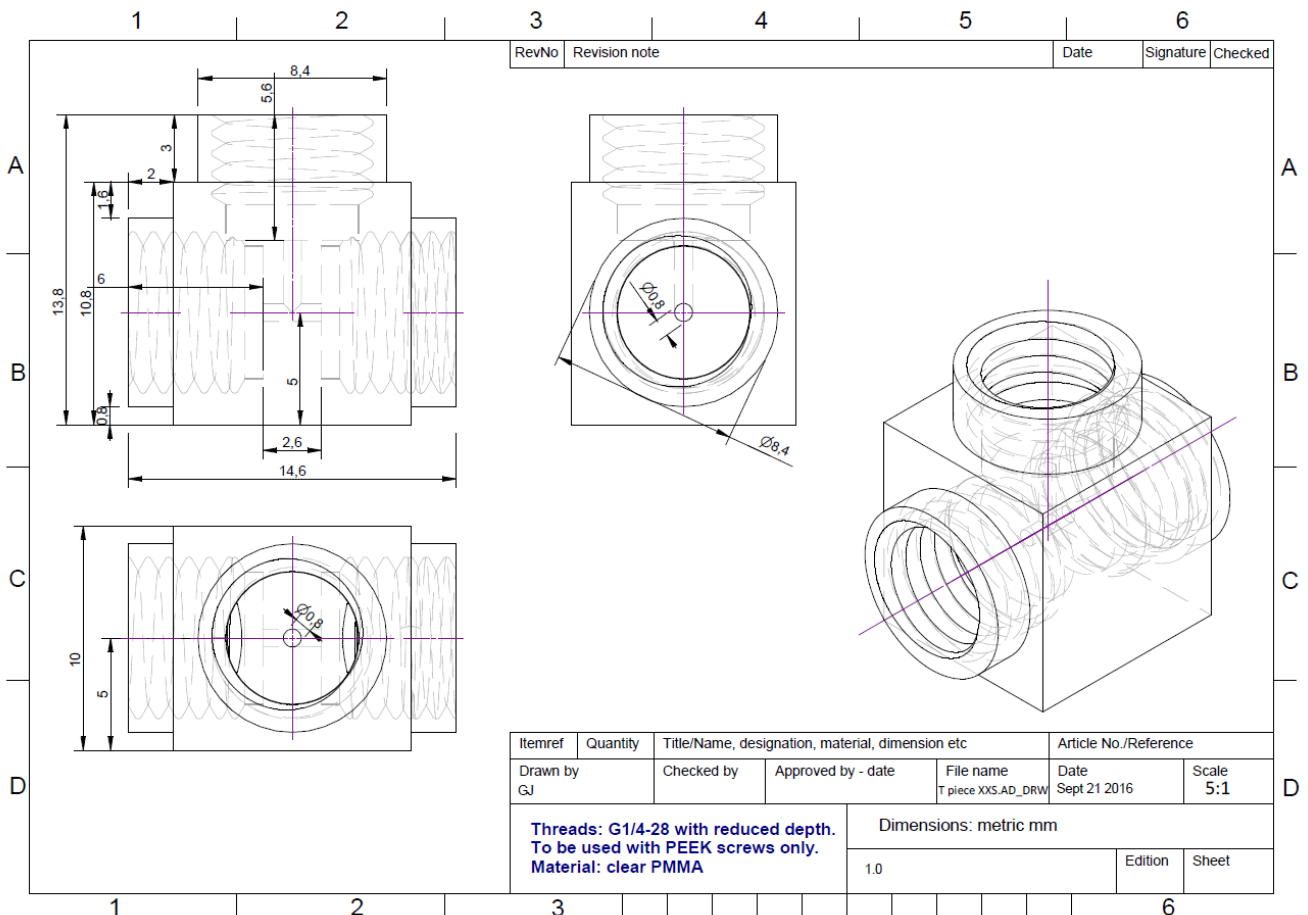

Datasheet

Product:

T-piece XXS

Part#: 10.00128

Intended use: T connector for G1/4-28 threaded fluid connectors

Dimension: 14.6 x 13.8 x 10 mm

Weight: 1.2 g

Material: Clear PMMA

Bore diameter: 0.8 mm

Dimensional drawing:

3D CAD file available on request

Disclaimer: Not for medical, diagnostics and usage on humans. For evaluation use only.